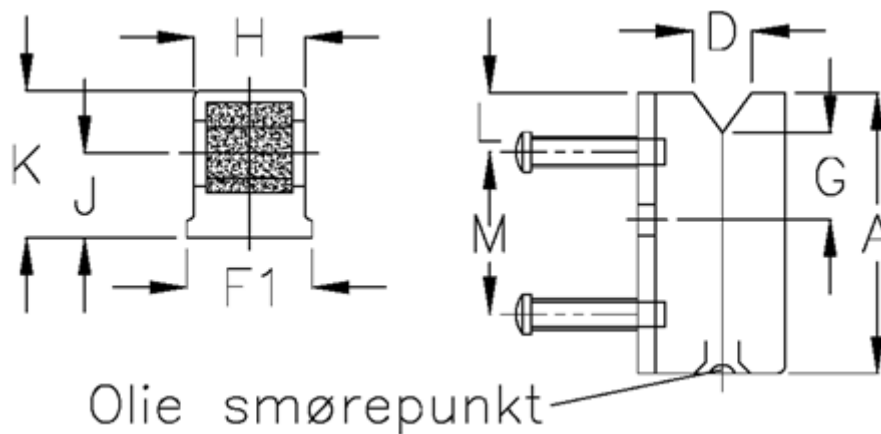

Data Sheet

Article number: 059040251

Description: Hepco lubricator compact LB 25 C

Measures

A = 28.0

D = 5.5

F1 = 25

G = 18

H = 9.9

J = 9.00

K = 16.5

L = 6.00

M = 16.0

Weight kg/1000 = 0.006